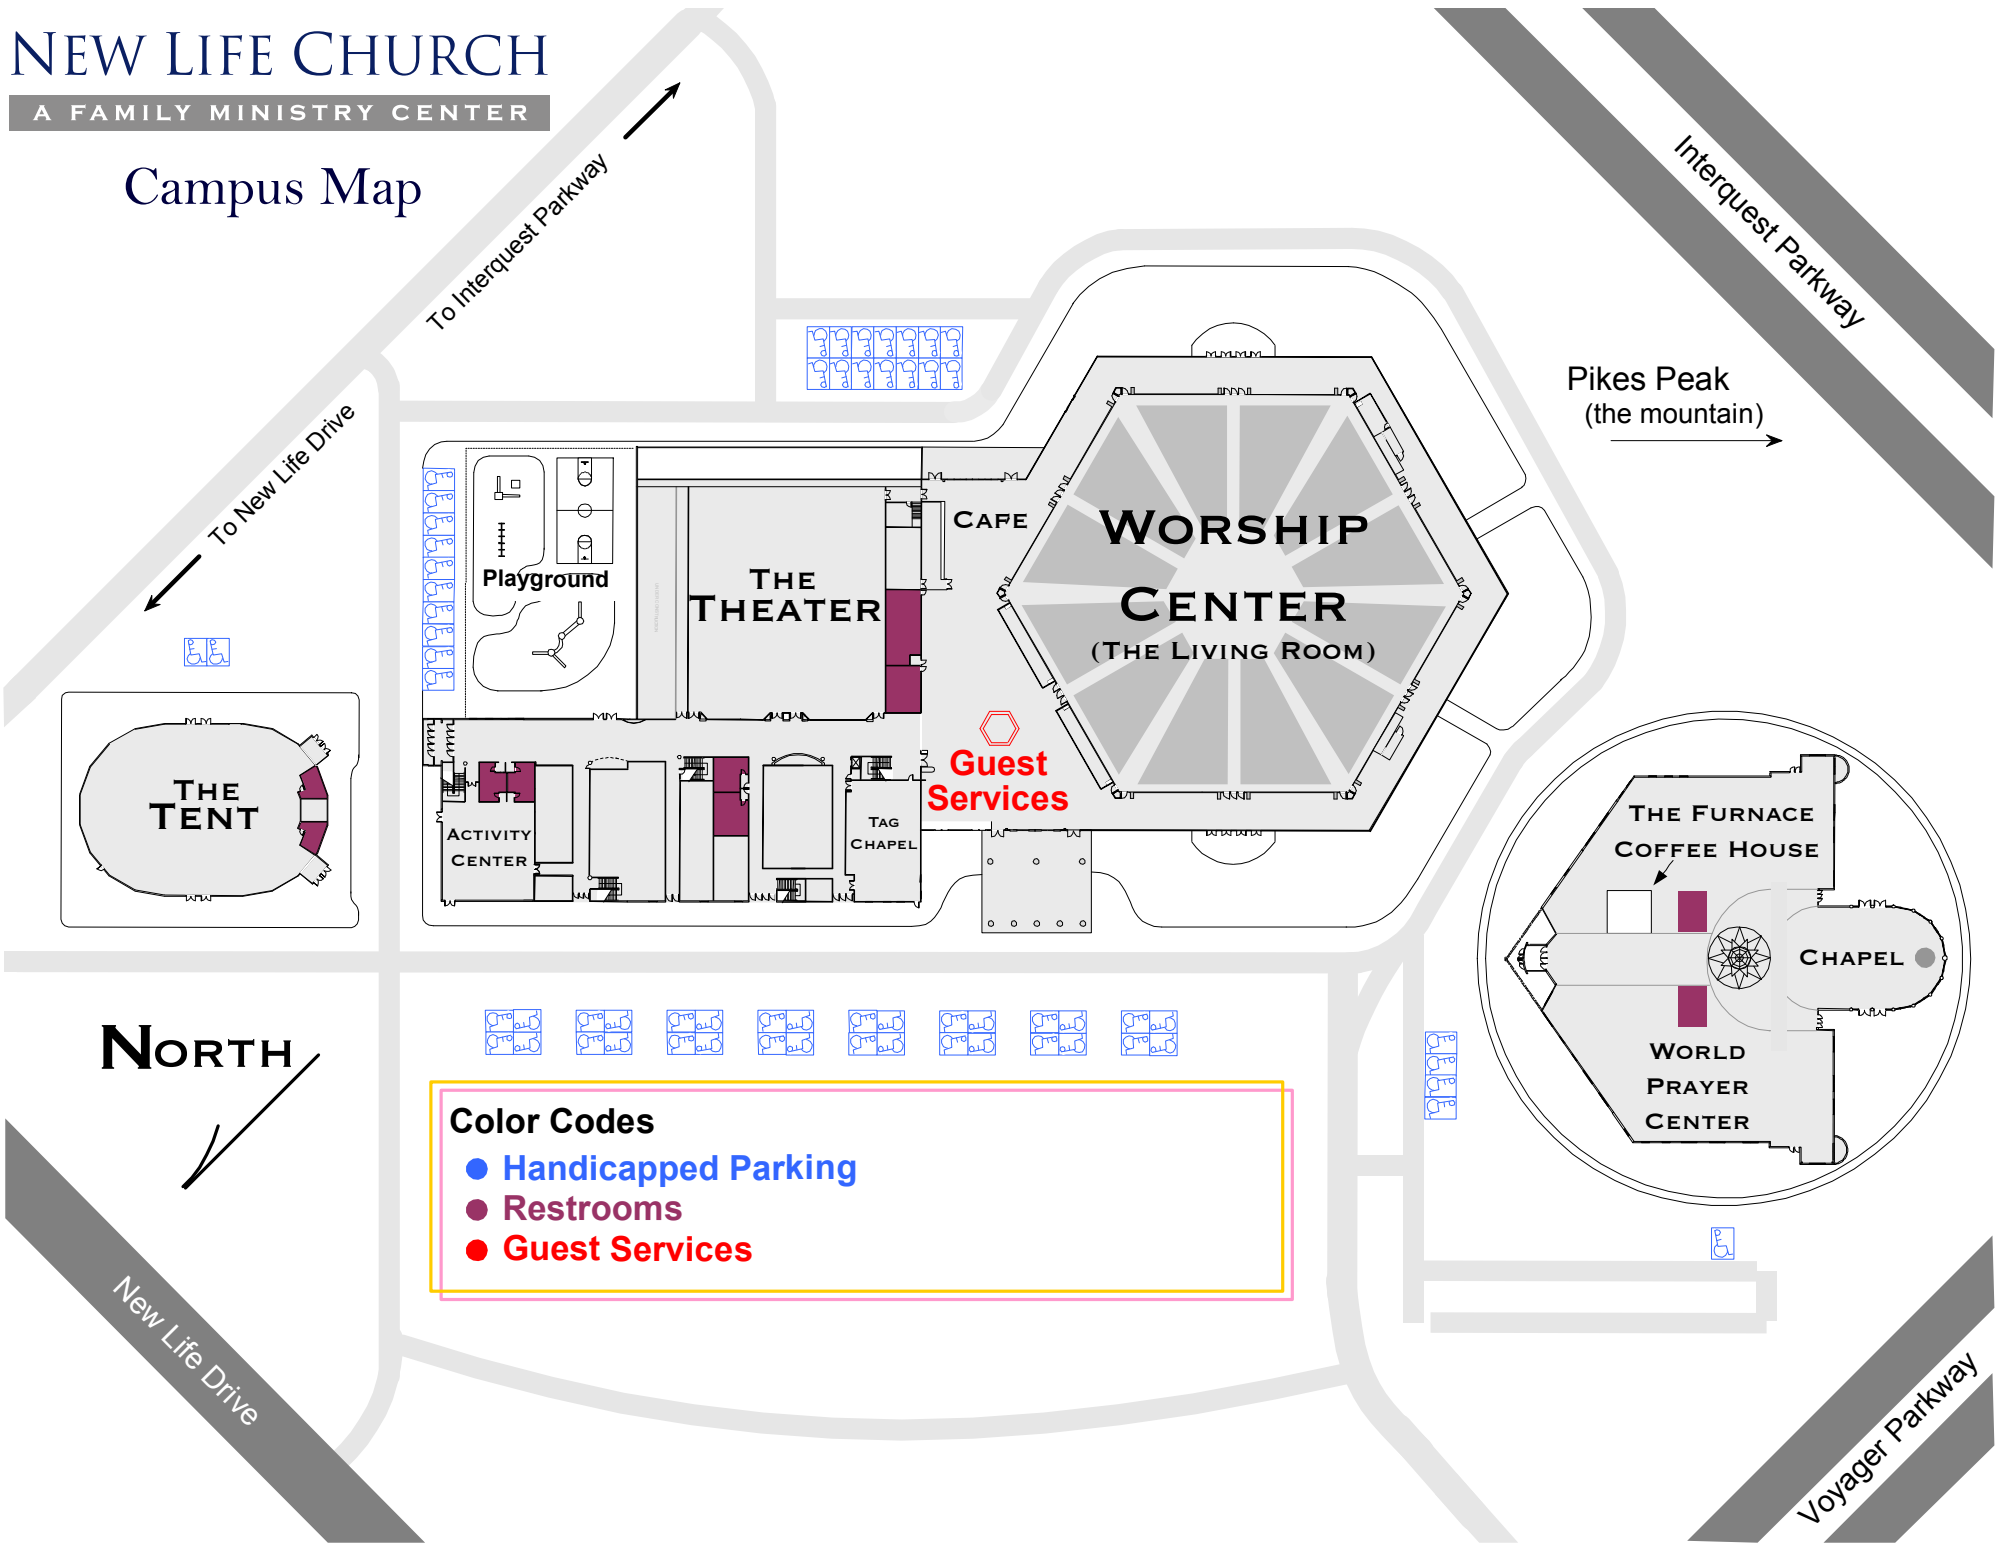

# NEW LIFE CHURCH

A FAMILY MINISTRY CENTER

## Campus Map

**Color Codes**

- Handicapped Parking
- Restrooms
- Guest Services